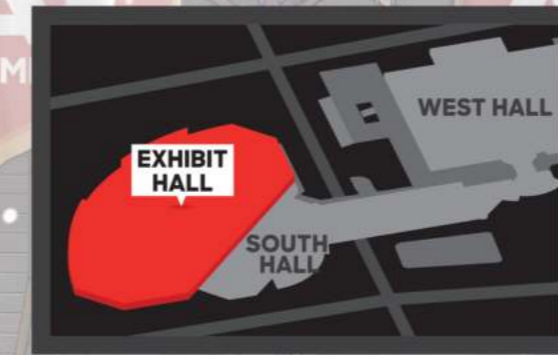

Karaoke Hours

Day 1 / July 1 12:00pm - 12:00am
 Day 2 / July 2 12:00pm - 12:00am
 Day 3 / July 3 12:00pm - 12:00am

Conference Center

Diamond Ballroom (Level 3)

Platinum Ballroom (Level 2)

Gold Ballroom (Level 1)

Hotel
Level 3

Level 2

Level 1

BOOTH NUMBERS

- 100-999
- 1000-1999
- 2000-2999
- 3000-3999
- 4000-5000
- 18+ Content Area