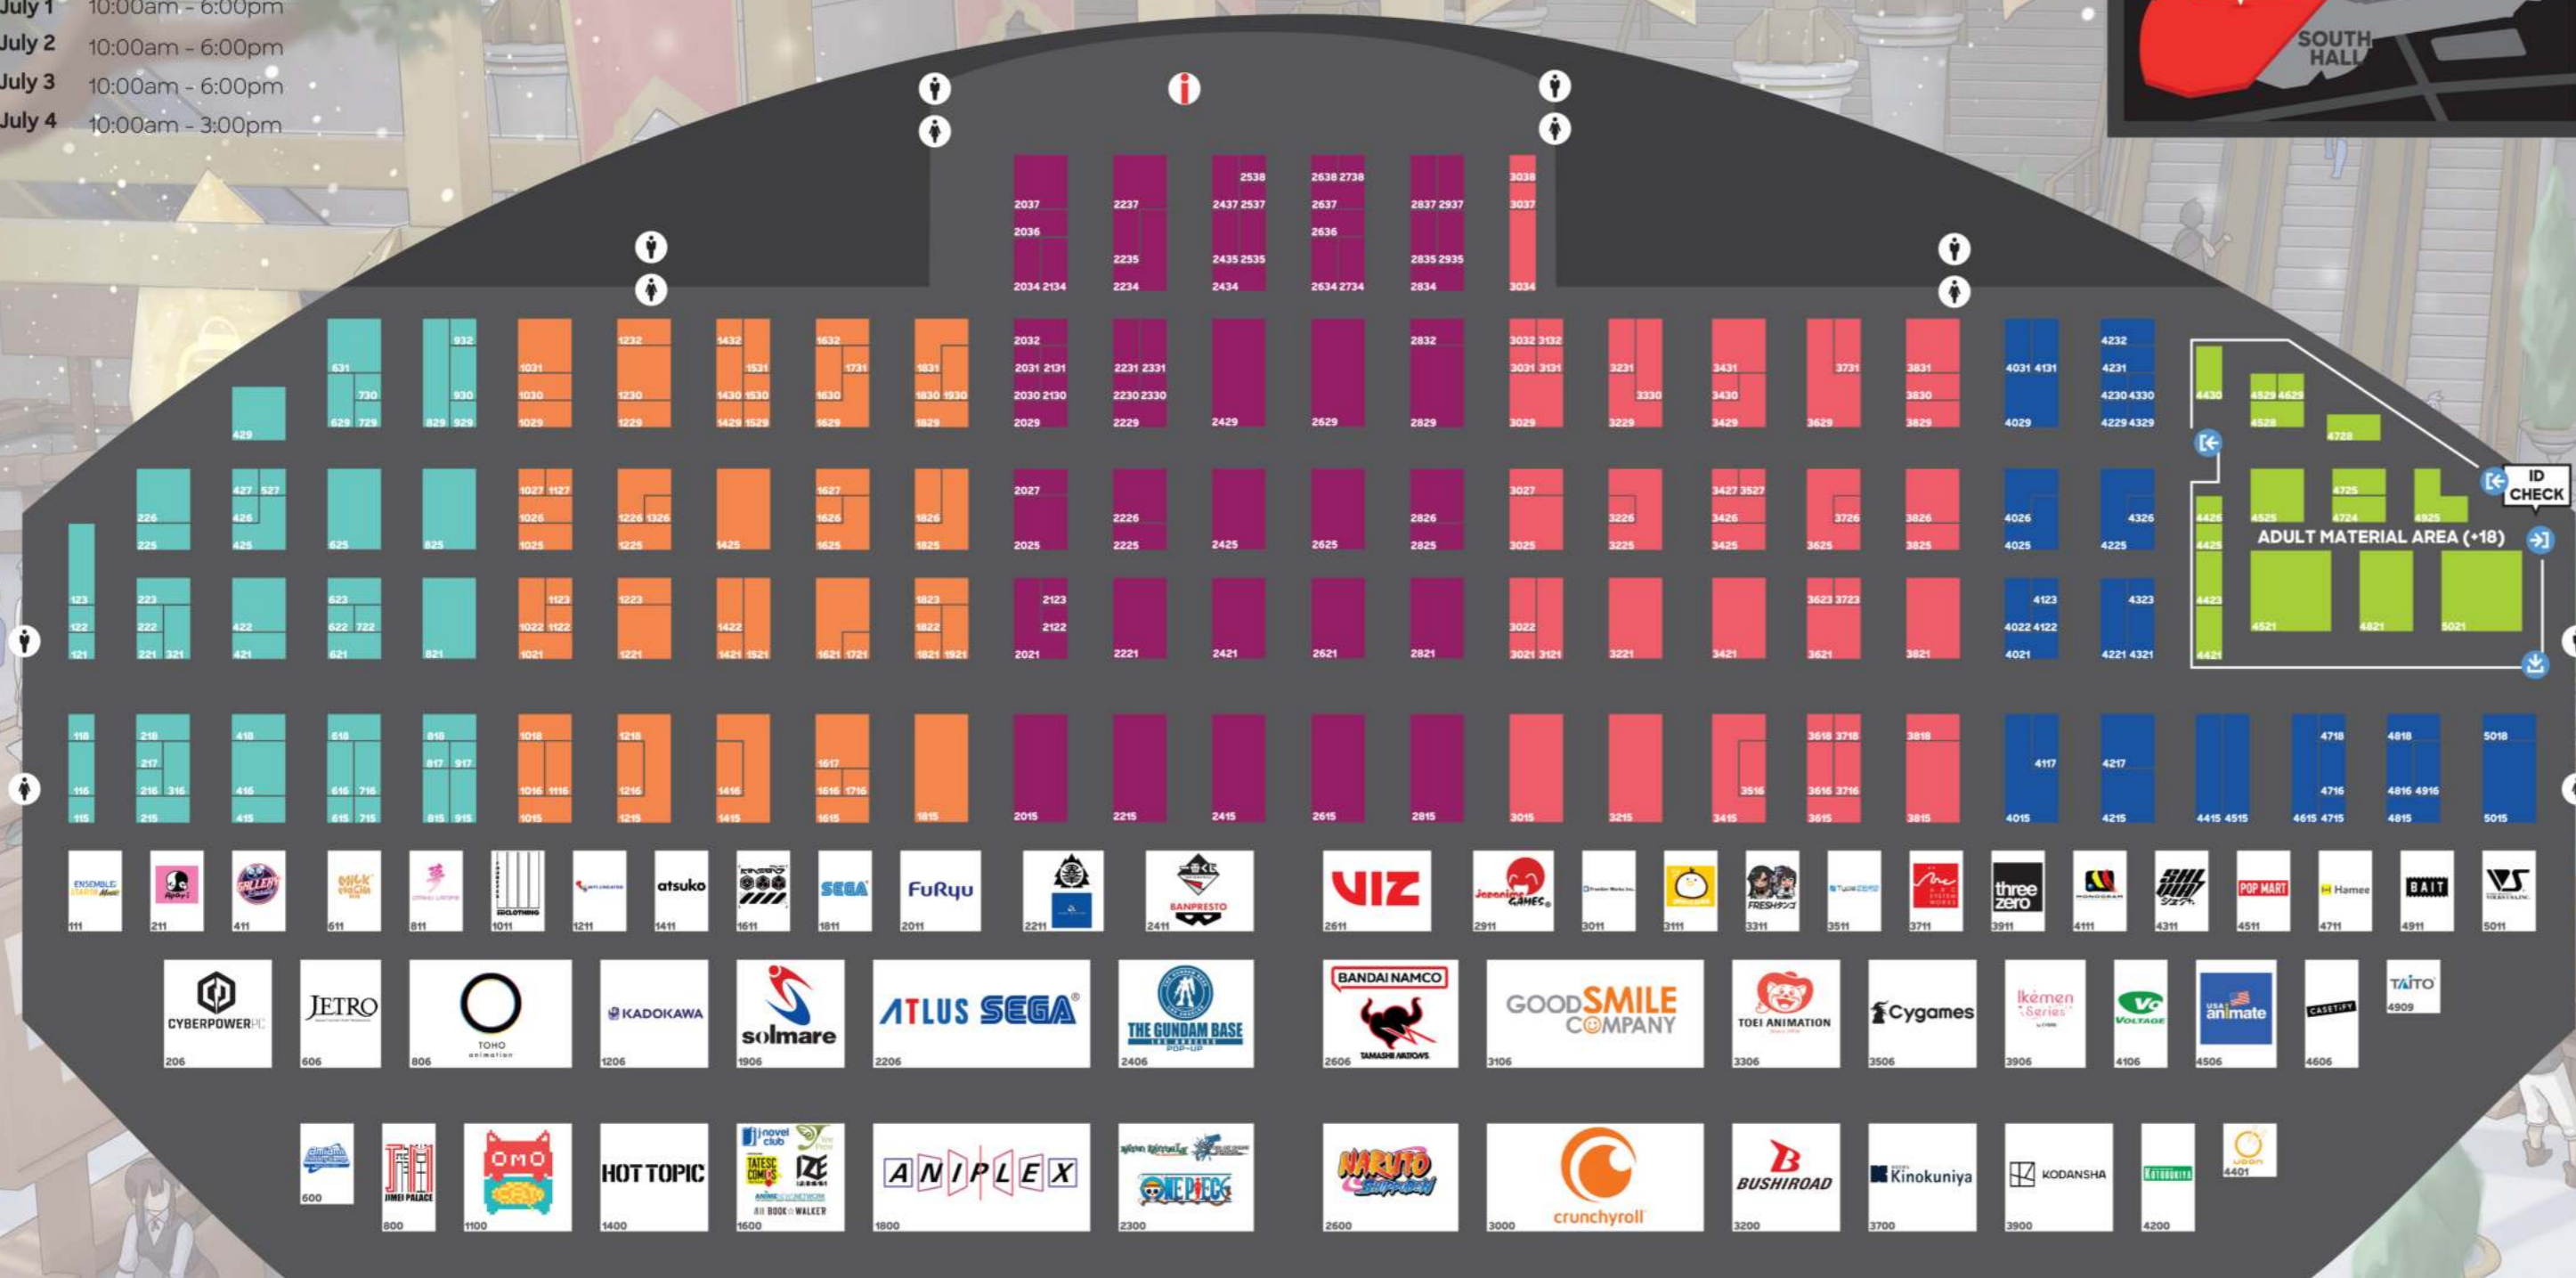

Exhibit Hall

Exhibit Hall Hours

Day 1 / July 1 10:00am - 6:00pm
 Day 2 / July 2 10:00am - 6:00pm
 Day 3 / July 3 10:00am - 6:00pm
 Day 4 / July 4 10:00am - 3:00pm

ANIME EXPO 2023

JW Marriott

Karaoke | Programming

Karaoke Hours

Day 1 / July 1 12:00pm - 12:00am
 Day 2 / July 2 12:00pm - 12:00am
 Day 3 / July 3 12:00pm - 12:00am

Conference Center

Diamond Ballroom (Level 3)

Platinum Ballroom (Level 2)

Gold Ballroom (Level 1)

Hotel
Level 3

Level 2

Level 1

BOOTH NUMBERS

- 100-999
- 1000-1999
- 2000-2999
- 3000-3999
- 4000-5000
- 18+ Content Area