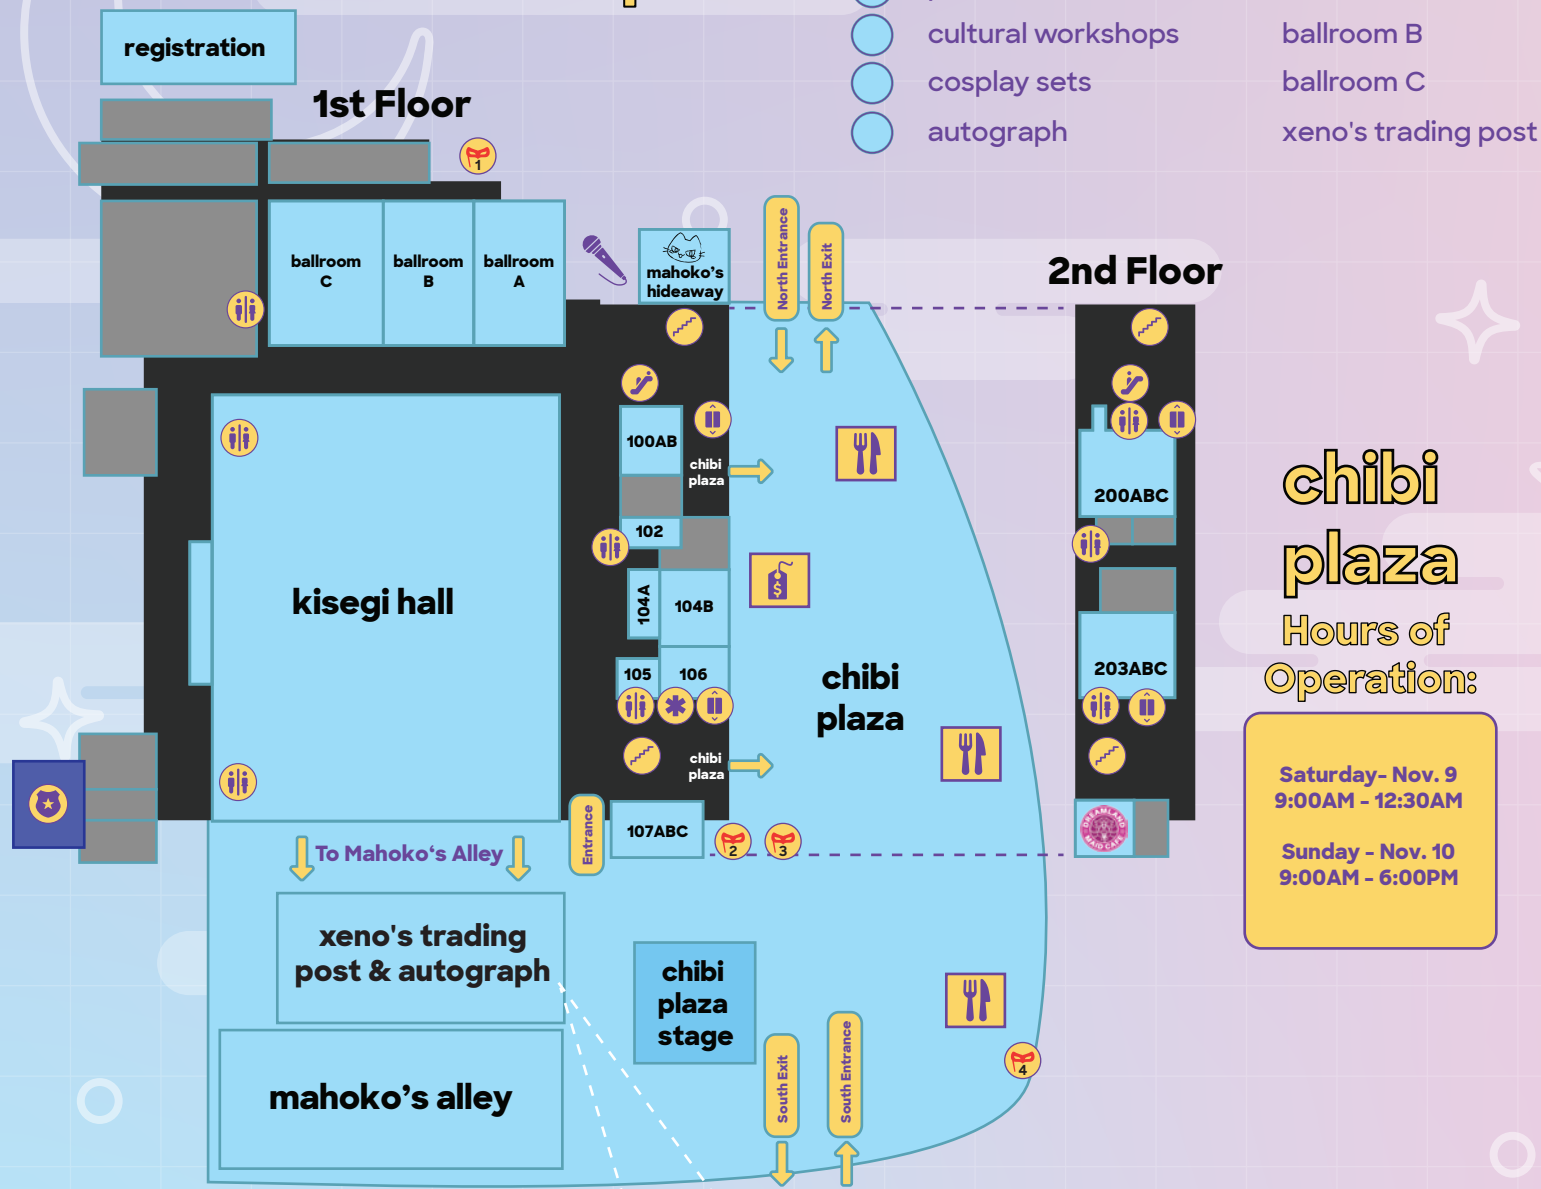

Directory

- Elevator
- EMT
- Escalator
- Food
- Restrooms
- Stairs
- ax chibi Merch Booth
- Security Office/Lost & Found
- Cosplay Gathering Sites
- mahoko's hideaway
- karaoke
- interactive workshop
- manga lounge
- cosplay repair lite
- screening room
- arcade/retro gaming
- tabletop
- gaming
- Dreamland Maid Cafe
- panel room
- cultural workshops
- cosplay sets
- autograph
- 100AB
- 104AB
- 105
- 106
- 107ABC
- 200ABC
- 203ABC
- 204
- ballroom A
- ballroom B
- ballroom C
- xeno's trading post

Main Campus

chibi plaza

Hours of Operation:

- Saturday - Nov. 9
9:00AM - 12:30AM
- Sunday - Nov. 10
9:00AM - 6:00PM

kiségi hall

Hours of Operation:
November 9-10
9:00AM - 6:00PM

mahoko's alley

all maps

For the most up to date map, please scan the QR Code above.