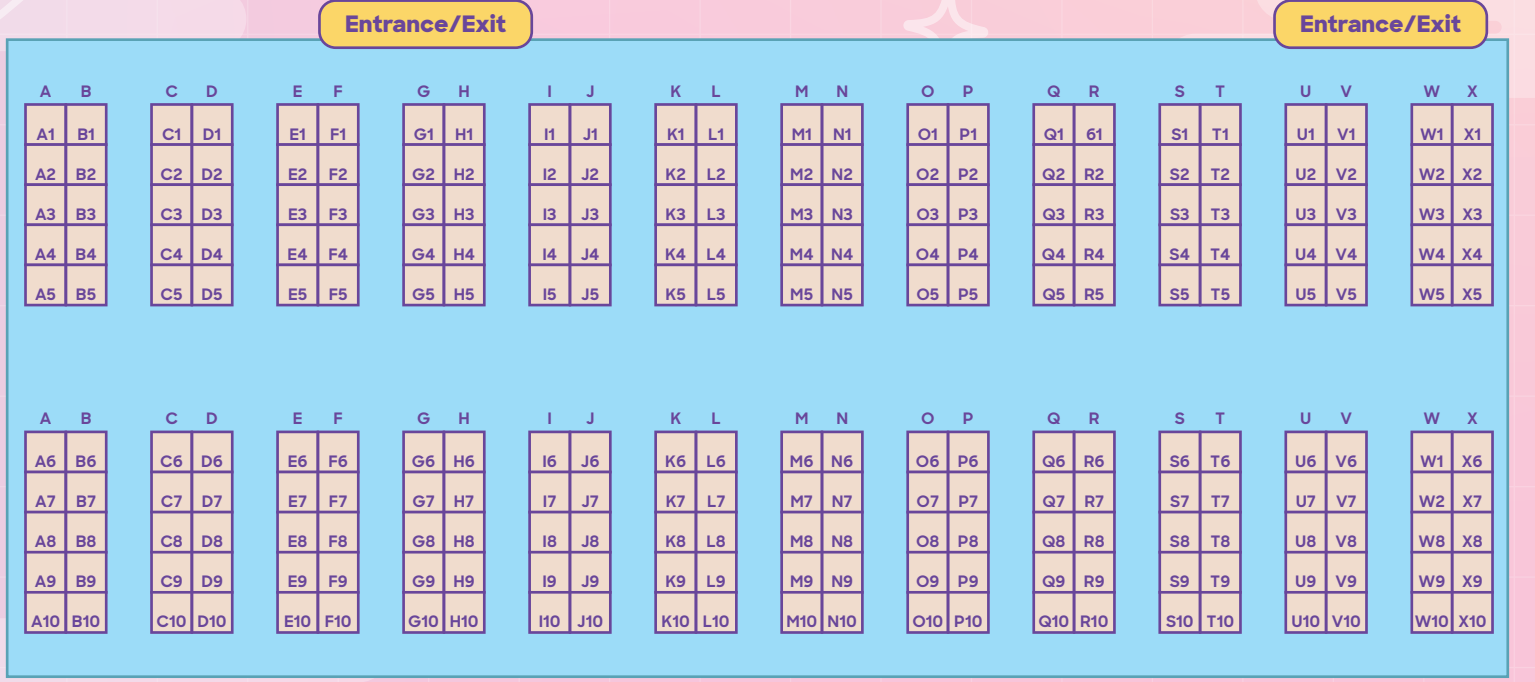

Directory

- Elevator
- EMT
- Escalator
- Food
- Restrooms
- Stairs
- ax chibi Merch Booth
- Security Office/Lost & Found
- Cosplay Gathering Sites
- mahoko's hideaway
- karaoke
- interactive workshop
- manga lounge
- cosplay repair lite
- screening room
- arcade/retro gaming
- tabletop
- gaming
- Dreamland Maid Cafe
- panel room
- cultural workshops
- cosplay sets
- autograph
- 100AB
- 104AB
- 105
- 106
- 107ABC
- 200ABC
- 203ABC
- 204
- ballroom A
- ballroom B
- ballroom C
- xeno's trading post

Main Campus

chibi plaza

Hours of Operation:

- Saturday - Nov. 9
9:00AM - 12:30AM
- Sunday - Nov. 10
9:00AM - 6:00PM

kiségi hall

Hours of Operation:
November 9-10
9:00AM - 6:00PM

mahoko's alley

all maps

For the most up to date map, please scan the QR Code above.